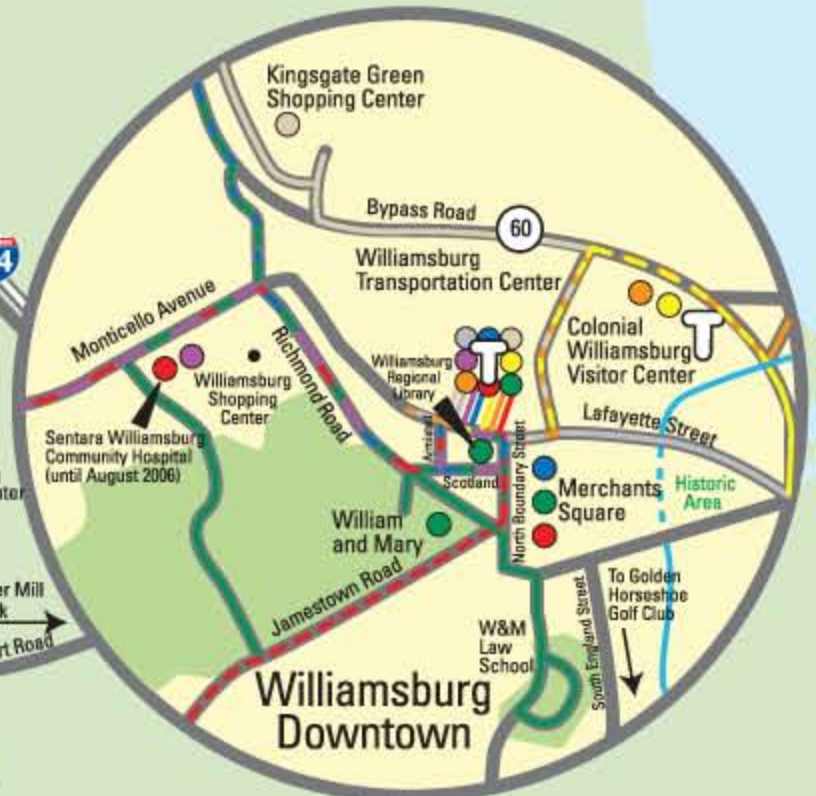

KEY

- Transport Lines
- Blue Line
- Gray Line
- Green Line
- Orange Line
- Purple Line
- Red Line
- Yellow Line
- Tan Line
- Roads
- Transfer Points

* Please note that transportation service is only available to the Points of Interest that are located on established routes.

To Yorktown (see inset map above)

To Virginia Beach

To Lee Hall Mansion and Newport News