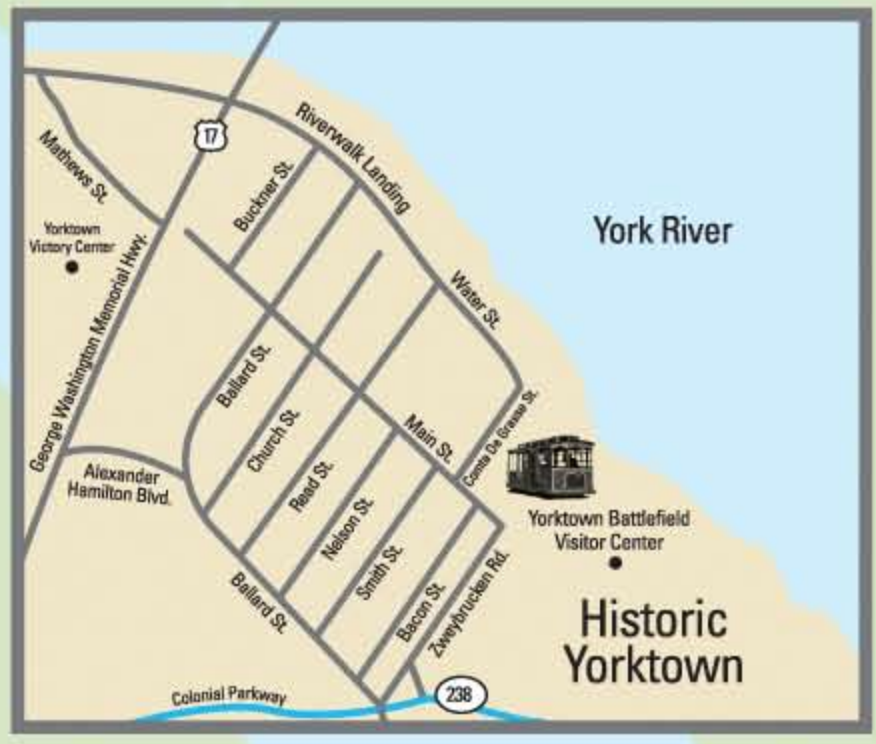

KEY

- Transport Lines
- Blue Line
- Gray Line
- Green Line
- Orange Line
- Purple Line
- Red Line
- Yellow Line
- Tan Line
- Roads
- Transfer Points

* Please note that transportation service is only available to the Points of Interest that are located on established routes.

To Yorktown (see inset map above)

To Virginia Beach

To Lee Hall Mansion and Newport News